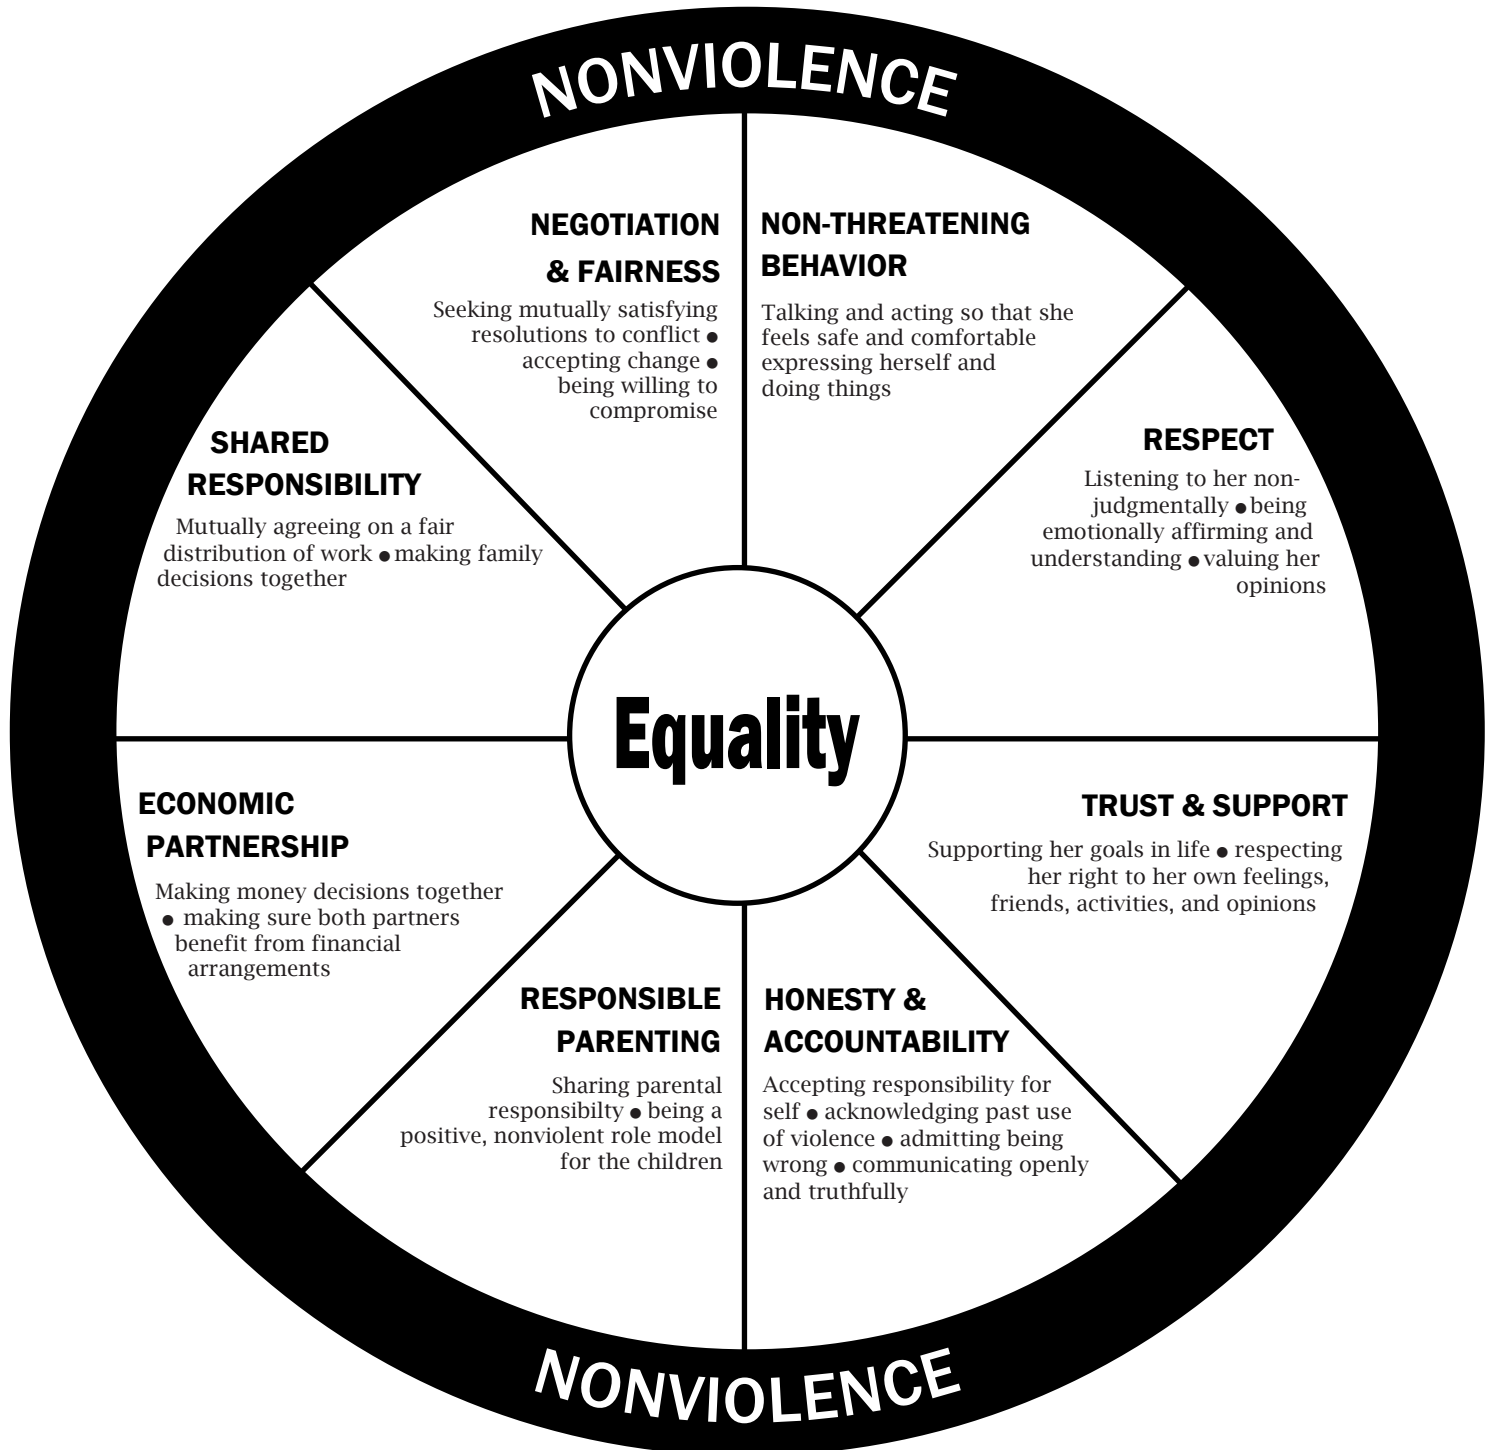

Is your relationship based on equality?

Domestic Abuse Intervention Project • 202 East Superior Street • Duluth, Minnesota 55802 • 218/722-4134

Adapted by

TEXAS COUNCIL ON FAMILY VIOLENCE

P.O. Box 161810 • Austin, Texas 78716 • 512/794-1133 • Fax: 512/794-1199